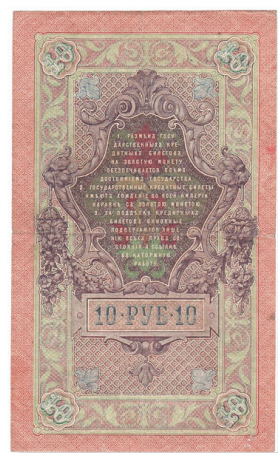

**Russia, 10 Rubles, 1905-1912, 1912-1917, KM:11c, EF(40-45)**

Reference #265610

Signature Shipov. (1912-1917).<br />

Imperial eagle at top center, produce at left and right. Vertical format.<br />

Deep olive-green on green and red underprint.<br />

<br />

Banknote condition : EF(40-45)<br />

Note type : Issued Note<br />

· Year : 1905-1912 Issue type : All<br />

· Quality : EF(40-45) Country...

Price : 6.00€

2020-10-31 13:10:40