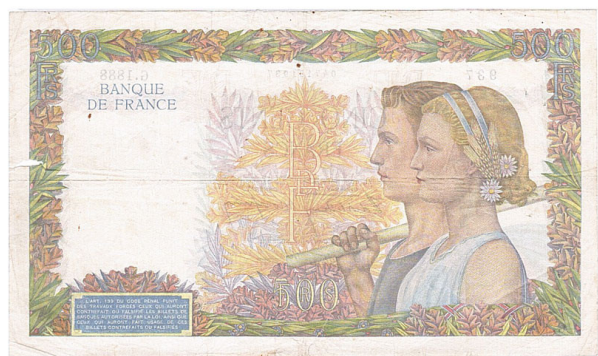

France, 500 Francs, 1939, KM:95a, 1941-01-09, VF(20-25), Fayette:32.12

Reference #261836

Signature H. de Bletterie, P. Rousseau and R. Favre-Gilly. 4.1.1940-16.1.1941.

Pax with wreath at left.

Man and woman at right.

Green, lilac and multicolor.

Banknote condition : VF(20-25)

· Year : 1939

Note type : Issued Note

· Quality : VF(20-25) Issue type : All

Price : 30.00€

...

2020-07-14 07:07:52