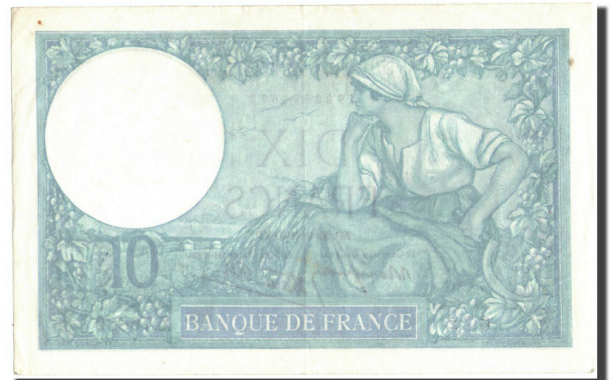

France, 10 Francs, 10 F 1916-1942 Minerve, 1940, KM:84, 1940-09-26

Reference #210940

Minerva at upper left. Signature title: LE CAISSIER GÉNÉRAL.

Sitting farm woman.

Blue.

Banknote condition : AU(55-58)

Note type : Issued Note

· Year : 1940

Issue type : All

· Quality : AU(55-58) Country : France

Price : 33.00€

Issuing authority : ...

2020-02-17 14:02:19