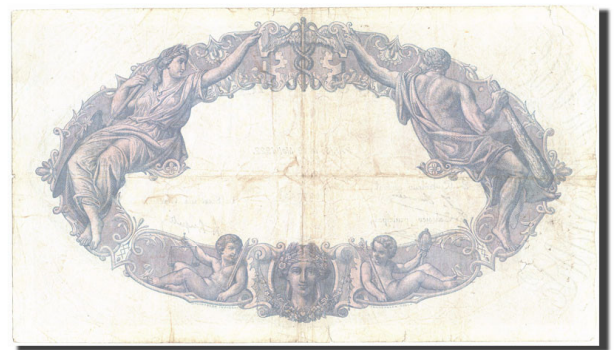

France, 500 Francs, 500 F 1888-1940 Bleu et Rose, 1922, KM:66j, 1922-05-1...

Reference #210094

Signature J. Emmerly, L. Platet and A. Aupetit. 1.5.1922-11.9.1924.

Woman at left, Mercury at right. Ornate oval border with cherubs, animals and three figures at bottom.

Allegorical figures.

Blue on lilac underprint.

· Year : 1922 Banknote condition : VF(30-35)

· Quality : VF(30-35) Note type : Issued Note

Price : 152.00€

...

2022-05-22 00:05:46