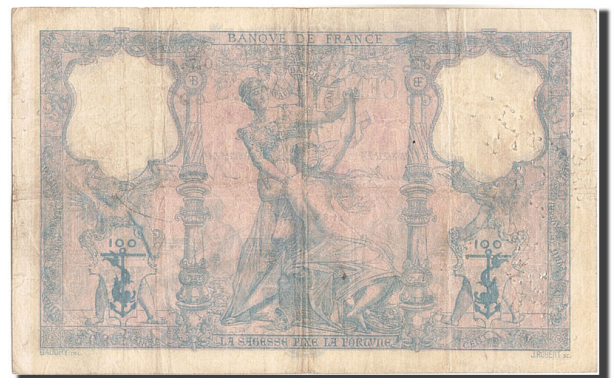

France, 100 Francs, 100 F 1888-1909 Bleu et Rose, 1890, KM:65b, 1990-02-2...

Reference #207608

Signature V. d'Anfreville and Billotte. 2.1.1890-5.7.1900.

Like #63 but four women at center.

Blue on pink underprint.

Note: For the 4 provisional ovpt. issues on #65b (old dates 1892-93), see French West Africa #3, Guadeloupe #15, Madagascar #34, and Tunisia #31.

· Year : 1890   Our banknote condition comment : Not...

· Quality : EF(40-45)

Price : 1,650.00€

2025-04-21 23:04:10