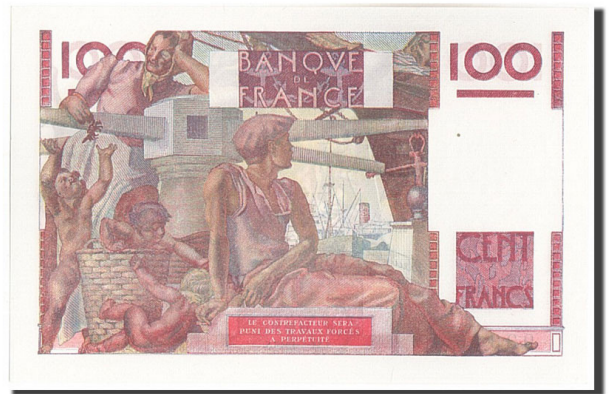

FRANCE, 100 Francs, 100 F 1945-1954 Jeune Paysan, 1946, KM:128a, 1946-05-...

Reference #207465

Signature P. Rousseau and R. Favre-Gilly. 7.11.1945-9.1.1947.

Farmer with two oxen.

Man, woman and children at dockside.

Brown, red and multicolor.

Banknote condition : UNC(65-70)

· Year : 1946

Note type : Issued Note

· Quality : UNC(65-70)

Issue type : All

Price : 60.00€

...