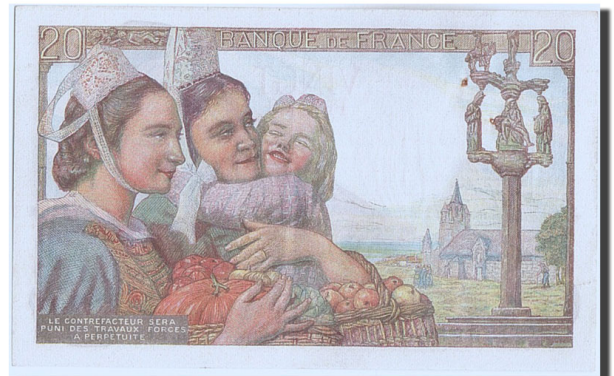

FRANCE, 20 Francs, 20 F 1942-1950 Pêcheur, 1944, KM:100a, 1944-02-10, UN...

Reference #207424

Signature P. Rousseau and R. Favre-Gilly. 12.2.1942-17.5.1944.

Breton fisherman at right.

Two women at left center, Breton calvary statuary at right.

Red and multicolor.

Banknote condition : UNC(60-62)

· Year : 1944

Note type : Issued Note

· Quality : UNC(60-62)

Issue type : All

Price : 17.00€

2022-09-29 17:09:13