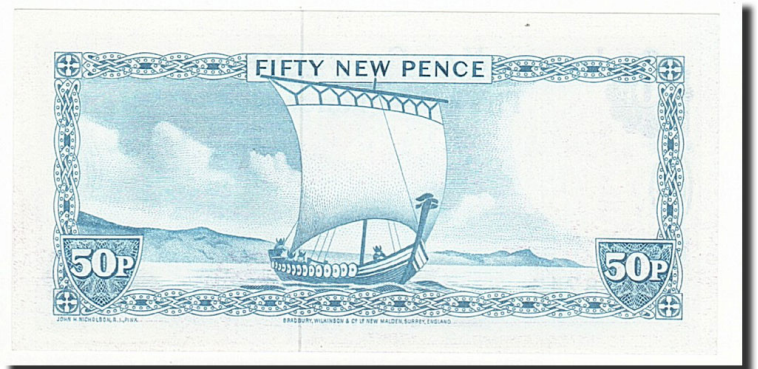

Isle of Man, 50 New Pence, undated (1969), KM:27A, UNC(65-70)

Reference #164402

Issued note.

Triskele arms at lower center, young portrait of Queen Elizabeth II at right. Signature

2.

Old sailing boat.

Blue on multicolor underprint.

• Year : undated (1969) Banknote condition : UNC(65-70)

• Quality : UNC(65-70) Note type : Issued Note

Price : 50.00€

Issue type : All

...

2020-04-02 08:04:44