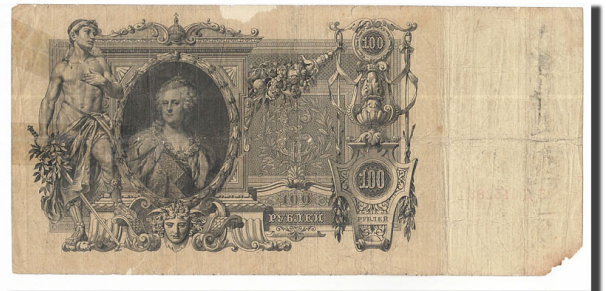

**Russia, 100 Rubles, 1905-1912, 1910-04-21, KM:13b, VF(20-25)**

Reference #159610

Signature Shipov. (1912-1917).<br />

Allegorical man with sword, Catherine II at left.<br />

Dark brown on light brown and multicolor underprint.<br />

<br />

Banknote condition : VF(20-25)<br />

Note type : Issued Note<br />

· Year : 1905-1912 Issue type : All<br />

· Quality : VF(20-25) Country : Russia<br />

Price : 15.00€

...

2020-02-29 08:02:34