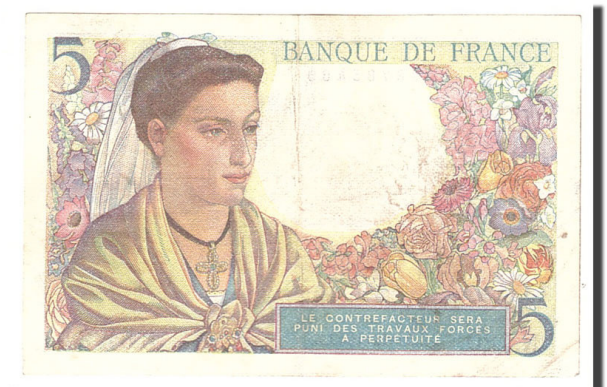

## France, 5 Francs, 1943, KM:98a, 1943-12-23, EF(40-45), Fayette:5.5

Reference #112833

Signature P. Rousseau and R. Favre-Gilly. 2.6.1943-5.4.1945.<br />

Pyrenean shepherd at right.<br />

Woman and flowers.<br />

Blue, green and multicolor.<br />

<br />

Banknote condition : EF(40-45)<br />

· Year : 1943

Note type : Issued Note<br />

· Quality : EF(40-45) Issue type : All<br />

Price : 7.00€

...